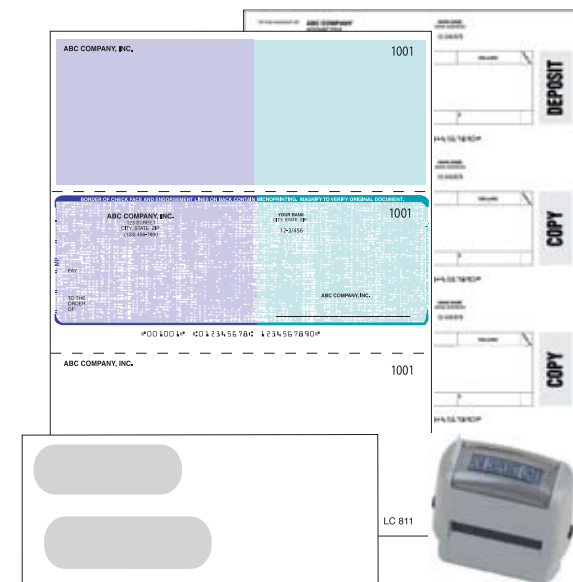

Settlement CHECKS Unlimited

CHECKS FOR YOUR BUSINESS