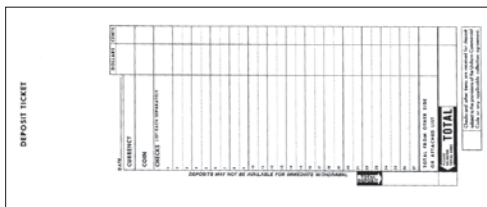

DEPOSIT BOOKS

DEPOSIT BOOKS 1-, 2- or 3-Part

QTY	1-Part	2-Part	3-Part
150	\$34.00	\$49.00	\$59.00
300	\$49.00	\$69.00	\$109.00
600	\$79.00	\$109.00	\$159.00
1200	\$109.00	\$169.00	\$229.00

ENVELOPES

COMPATIBLE DOUBLE WINDOW ENVELOPES
DW-84 & DW-84SS (Self Seal)